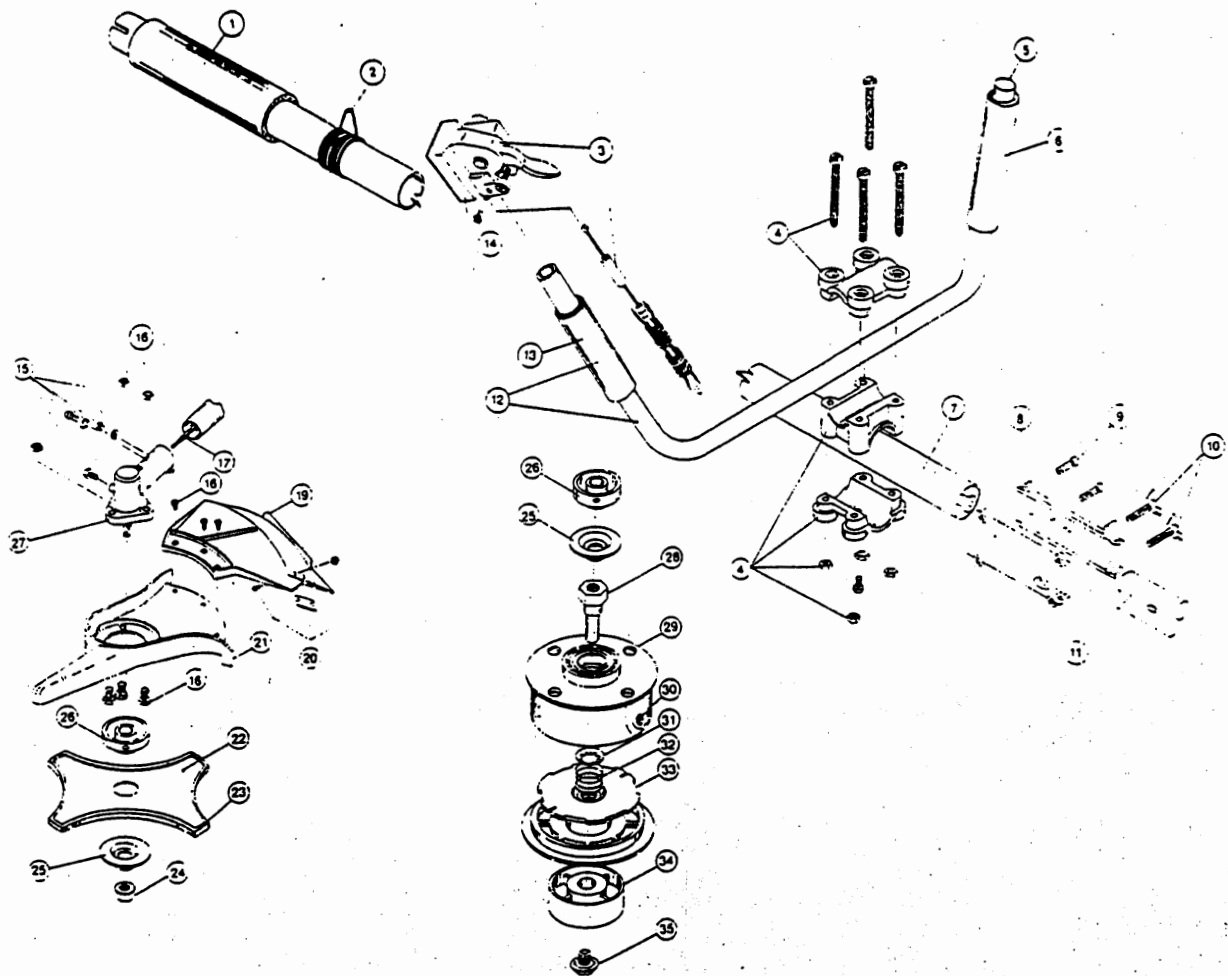

RSBA280i BOOM & TRIMMER PARTS

Item	Part No.	Description
1	147841	Main Handle Grip
2	147225	Shoulder Strap Clamp
3	147843	Switch And Throttle Assembly
4	147231	Handle Bracket Assembly
5	147226	Tube Closure
6	147229	Handle Grip
7	147845	Upper Drive Housing Assembly
8	147176	Split Boom Coupling
9	147177	Coupling Bolt Assembly
10	147178	Adjustment Knob Set
11	147844	Lower Drive Housing Assembly
12	147842	Handle Bar And Switch Assembly
13	147158	Handle Grip
14	147872	Screw
15	147518	Mounting Hardware And Grease Plug Assembly
16	147310	Mounting Bolt Assembly
17	147255	Flexible Drive Shaft
18	147233	Guard Mounting Screw
19	147846	Guard And Blade Assembly
20	147144	Blade Assembly
21	147534	Brush Blade Guard Casting
22	147245	Blade
23	147528	4-Tooth Blade Cover
24	147313	Blade Retaining Nut
25	147314	Blade Retaining Washer
26	147306	Blade Driver
27	147303	Gear Box Assembly (Includes 24-26)
28	147265	Spool Shaft
29	147266	Outer Spool And Eyelet Assembly

Item	Part No.	Description
30	147149	Eyelet
31	147267	Spool Shaft Retainer
32	147268	Inner Reel Spring
33	147269	Inner Reel
34	147270	Bump Knob
35	147271	Bump Knob Bolt

STANDARD ACCESSORIES

- 147075 Shoulder Strap Assembly
- 147272 Combination Wrench
- 147318 Locking Rod Tool
- 147279 Complete Cutting Head Assembly (Includes 28-35)

OPTIONAL ACCESSORIES

- 147073 Cutting Line 15.24 m (50 ft)
- 147278 Spool And Line Assembly
- 147503 80-Tooth Brush Blade
- 160045 Owner's Manual
- Not Shown

The above part numbers are for units with serial numbers greater than 909063557.

The above part numbers are for units with serial numbers greater than 909063557.