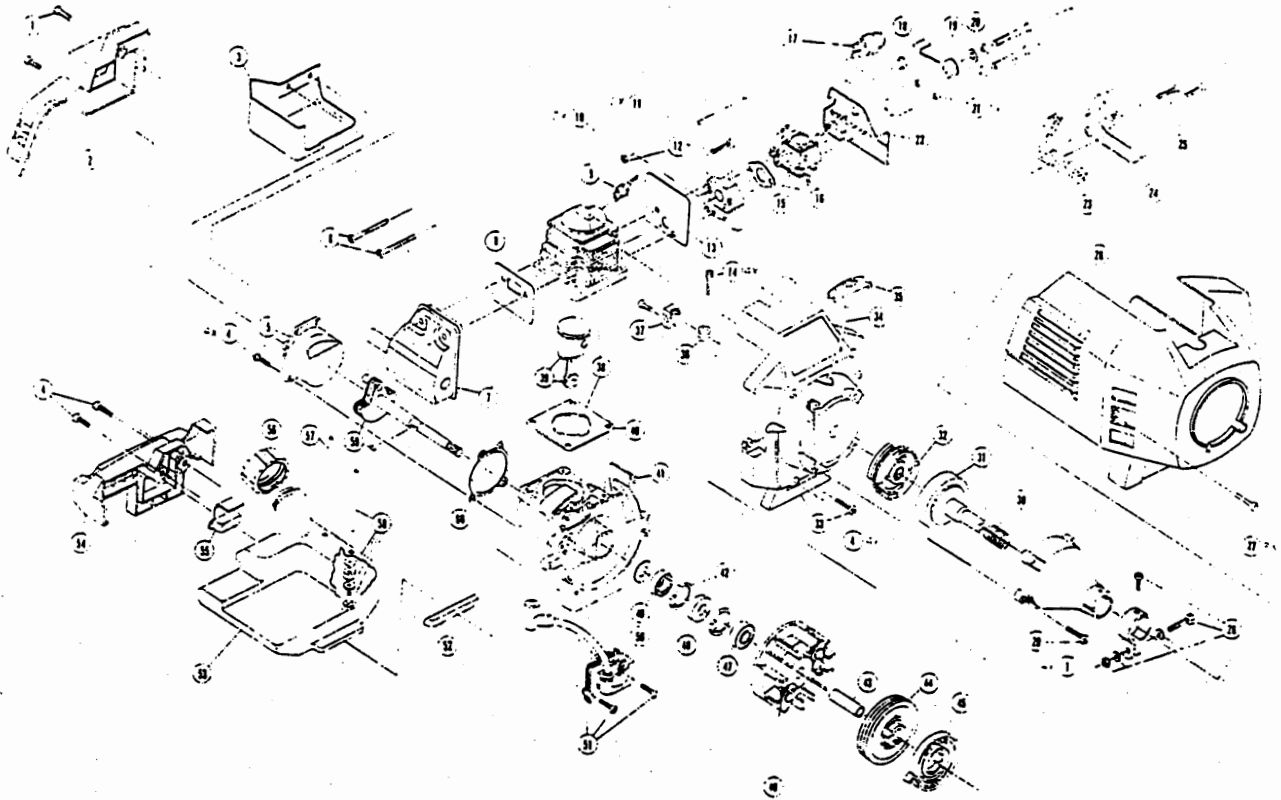

RSBA280i ENGINE PARTS

<u>Item</u>	<u>Part No.</u>	<u>Description</u>	<u>Item</u>	<u>Part No.</u>	<u>Description</u>	<u>Parts Not Shown</u>
1	147746	Screw	32	147082	Clutch Rotor Assembly	147862 Engine Gasket Kit
2	160049	Rear Cover	33	147829	Starter Housing Assembly	147521 O.E.M. Carburetor Kit (Tillotson)
3	147778	Heat Shield	34	147077	Starter Rope	147870 O.E.M. Carburetor Kit (Walbro)
4	147784	Mounting Screws Set	35	147076	Pull Handle	147522 Gasket Diaphragm Repair Kit (Tillotson)
5	147783	Crankcase Cap	36	147127	Rope Guide	147871 Gasket Diaphragm Repair Kit (Walbro)
6	147782	Muffler Screws	37	147747	Pulley Retainer Assembly	160015 Piston Ring
7	147794	Muffler Assembly (Includes 6)	38	147755	Cylinder Assembly	147863 Engine Short Block Assembly (Includes 5, 9, 14, 38-42, 47-49, 59, 147865 Crankcase Service Assembly (Includes 5, 41, 42, 47-49, 59, 60)
8	147775	Muffler-Cylinder Gasket	39	160034	Piston And Rod Assembly	147124 Flywheel Key (10 Pack)
9	147095	Spark Plug	40	147763	Cylinder Gasket	147869 Air Filter Cover Assembly (Includes 25)
10	147760	Spacer Nut Set	41	147751	Crankcase Casting Assembly	147861 Complete Starter Assembly (Includes 33-37, 44, 45)
11	147761	Spacer Screw Set	42	147090	Snap Ring Assembly	
12	147759	Carburetor Spacer Assembly	43	147087	Spacer	
13	147774	Spacer/Cylinder Gasket	44	147079	Recoil Pulley	
14	147835	Screw	45	147078	Recoil Spring	
15	147762	Carburetor Gasket (10 Pack)	46	147085	Flywheel Assembly	
16	160036	Carburetor And Gasket Assembly	47	147089	Outer Bearing	
17	147766	Primer Bulb And Hose Assembly	48	147091	Seal	
18	147824	Switch Plug	49	147092	Inner Bearing Assembly	
19	147767	Choke Lever	50	147222	Engine Ground Tab	
20	147770	Wave Washer	51	147758	Module Assembly	
21	147769	Screw Assembly	52	147790	Front Fuel Tank Pad	
22	147826	Air Cleaner Base Assembly	53	160035	Fuel Tank Assembly (Includes 57,58)	
23	147771	Foam Air Filter Element	54	147828	Fuel Tank Bracket	
24	147825	Air Cleaner Cover	55	147789	Rear Fuel Tank Pad	
25	147773	Mounting Screw Set	56	160002	Fuel Tank Cap Assembly	
26	147832	Front Cover W/Decals	57	147792	Fuel Return Line	
27	147833	Screw	58	147791	Fuel Hose Assembly	
28	147080	Clamp Assembly	59	147757	Power Shaft Assembly	
29	147836	Clutch Housing Assembly	60	147777	Crankcase Cap Gasket	
30	147173	Clutch Drive Compression Spring				
31	147749	Clutch Drum Assembly				

The above part numbers are for units with serial numbers greater than 909063557.